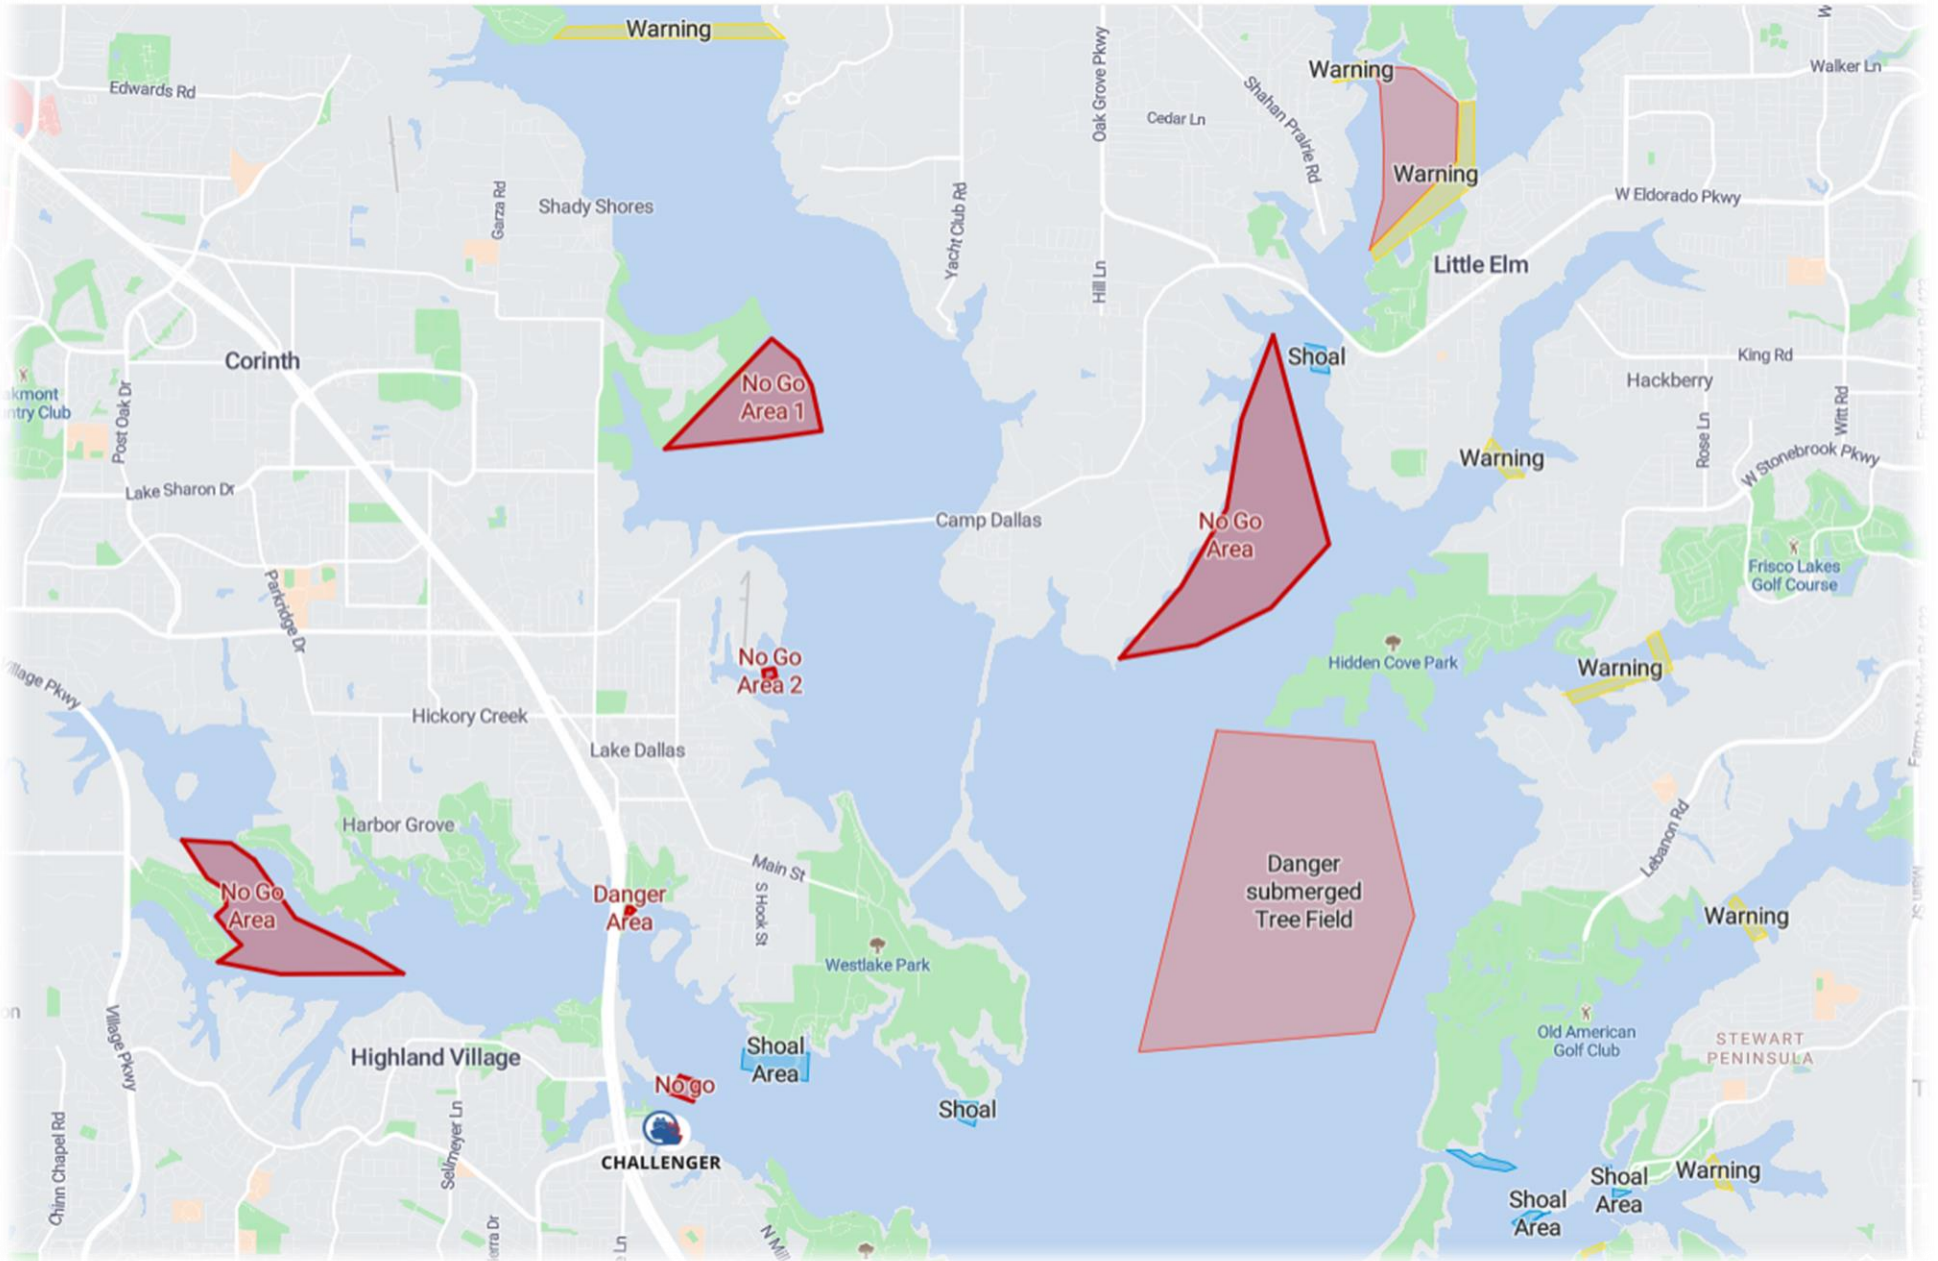

NOT FOR NAVIGATIONAL USAGE

Informational Only

TowBoatUS Lake Lewisville & Ray Roberts

NOT FOR NAVIGATIONAL USAGE

Informational Only

NOT FOR NAVIGATIONAL USAGE

Informational Only

NOT FOR NAVIGATIONAL USAGE

Informational Only

NOT FOR NAVIGATIONAL USAGE

Informational Only